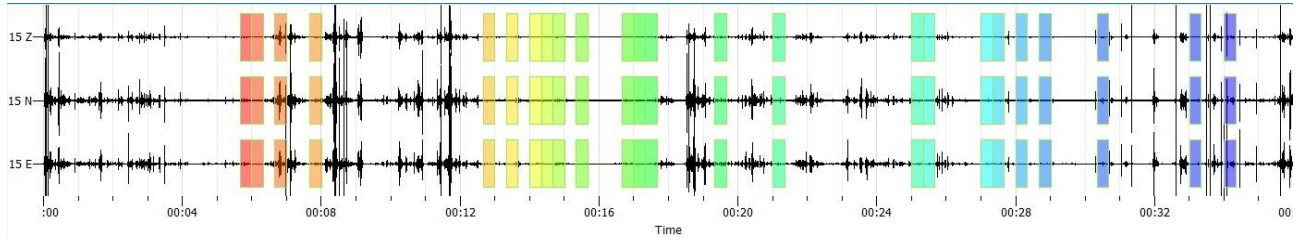

Anti-triggering

Frequency rejection

All windows

anti-triggering

frequency rejection (stand-dev=1.5)