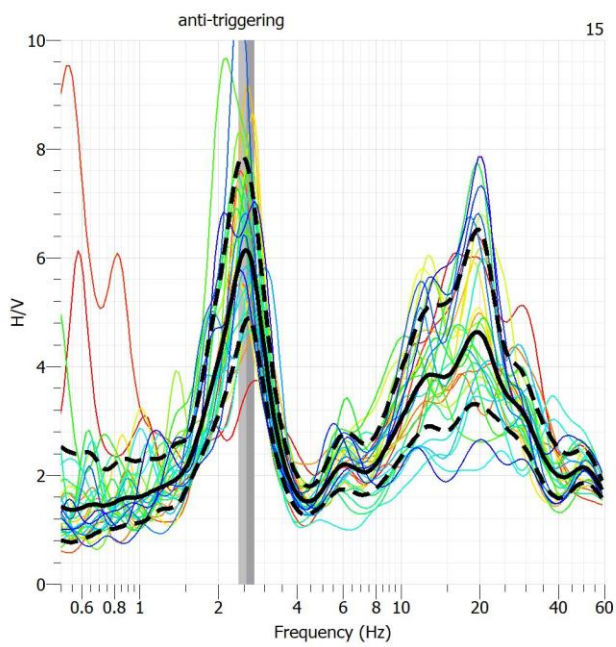

Anti-triggering

Frequency rejection

All windows

anti-triggering

frequency rejection (stand-dev=1.5)