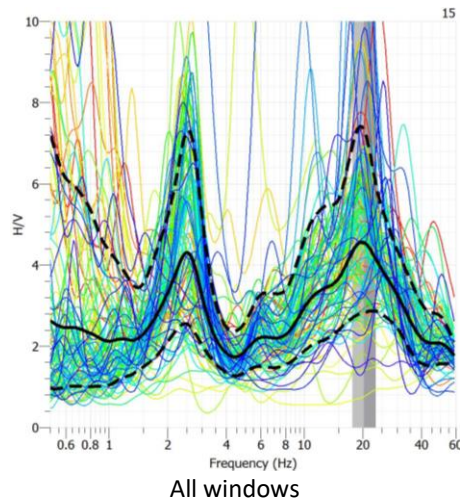

Anti-triggering

Frequency rejection

All windows

anti-triggering

frequency rejection (stand-dev=1.5)