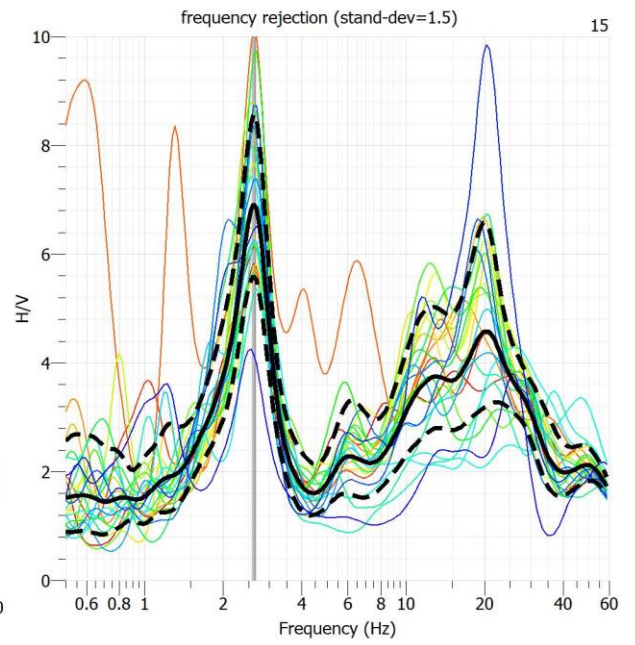

Anti-triggering

Frequency rejection

All windows

anti-triggering

frequency rejection (stand-dev=1.5)