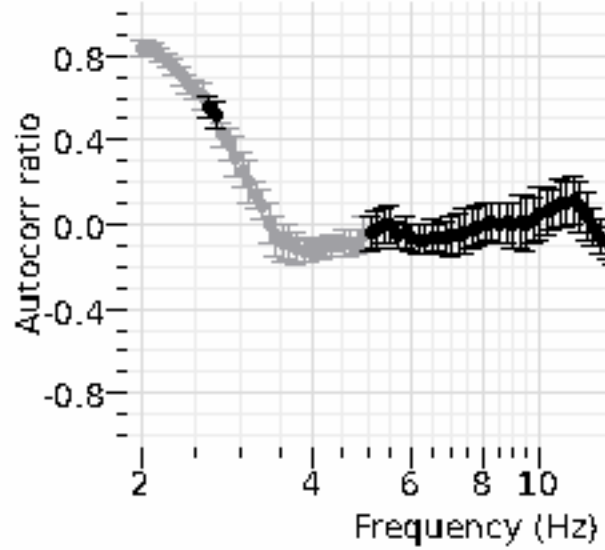

Period (s)	Slower
0.5	0.0029
0.1513568578	0.0029
0.110391019	0.0025
0.07546555...	0.0020
0.05328710...	0.0014
0.03414448...	0.0009
0.03333333...	0.0009

Visible Actions

Ring 1 from 0 m to 21 m

Ring 2 from 0 m to 21 m

Ring 3 from 0 m to 44 m

Ring 4 from 0 m to 44 m

Ring 5 from 0 m to 73 m

Ring 6 from 0 m to 73 m